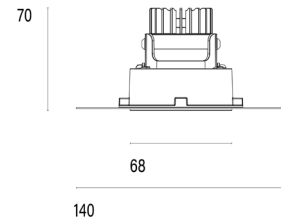

101 06 002103.021

Model

Name	Mono 060 Trimless Type 1 Recessed Downlighter
Finish	Structured Black
Area	Indoor

System

Power (Luminaire)	6.8W
Power (System)	8W
Voltage	240V-AC
Optics	Rotationally Symmetrical Direct 25°
Colour Temperature	3000°K
Luminous Flux	642lm
TM30	Rf95 Rg103
CRI	Ra98
Lumen Maintenance	L90 B10 50000hrs
Chromacity	<3 McAdam Step Ellipse
Articulation	Fixed
Cut-Out	Round 85mm x 100mm Depth
Ingress Protection	IP44
Control Device	Remote Fixed Output (Included)
Class	III